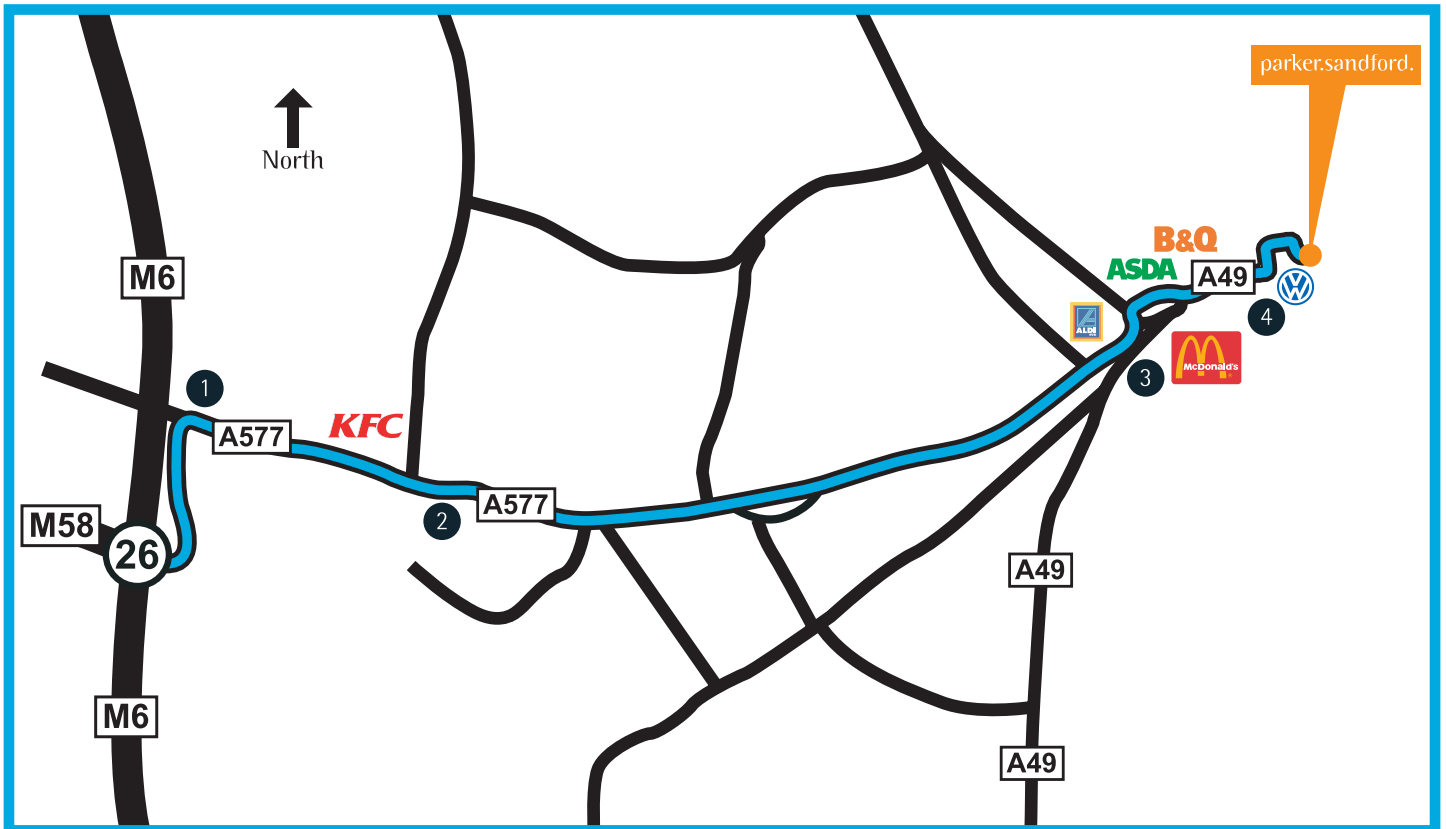

## How to find us from Junction 26 M6 North and South bound

Leave the M6 at junction 26 (signposted Skelmersdale, Liverpool and Southport), Once off the motorway follow signs for Wigan A577 ❶ at the first set of traffic signals turn right (signposted Wigan) ❷ Continue along the A577 for approximately 2.4 miles passing through Pemberton. ❸ At the Saddle Junction just past Aldi Supermarket bear left onto the A49. Once on the A49 keep ASDA on your left and take the 3rd exit under a railway bridge onto Wallgate (signposted Town Centre) ❹ Turn left immediately before the Volkswagen garage onto Miry Lane industrial estate, and then your next right keeping the Volkswagen garage on your right hand side. At the next junction turn right onto Haig Street (One Way) and Pier House car park is to your left at the end of the road just after Age Concern.

## How to find us from Junction 6 M61 North and South bound

Leave M61 at junction 6 join A6027 following signs for Wigan, ❶ at roundabout turn right onto the A6. ❷ After the speed camera turn left onto Manchester Road B5408, ❸ At The Poacher licenced premises turn left onto Scot Lane B5238 follow into Aspull ❹ at the double roundabout continue forward following signs for Wigan (B5238) follow the B5238 until you come to a set of traffic signals in front of a large block of flats. ❺ Take a right at the traffic signals onto Greenough Street continue to the first set of ❻ traffic signals turning left and then left again at the next set onto the A49 dual carriage way, continue forward passing two sets of traffic signals and the Grand Arcade on the right, keeping in the right hand lane ❼ bare right onto Caroline Street follow to the end and then turn left onto Wallgate A49, Just after the Ford Garage facing the Honda showrooms cross ❽ right onto Miry Lane take your third left onto Haig Street and Pier House car park is to your left at the end of the road just after Age Concern.