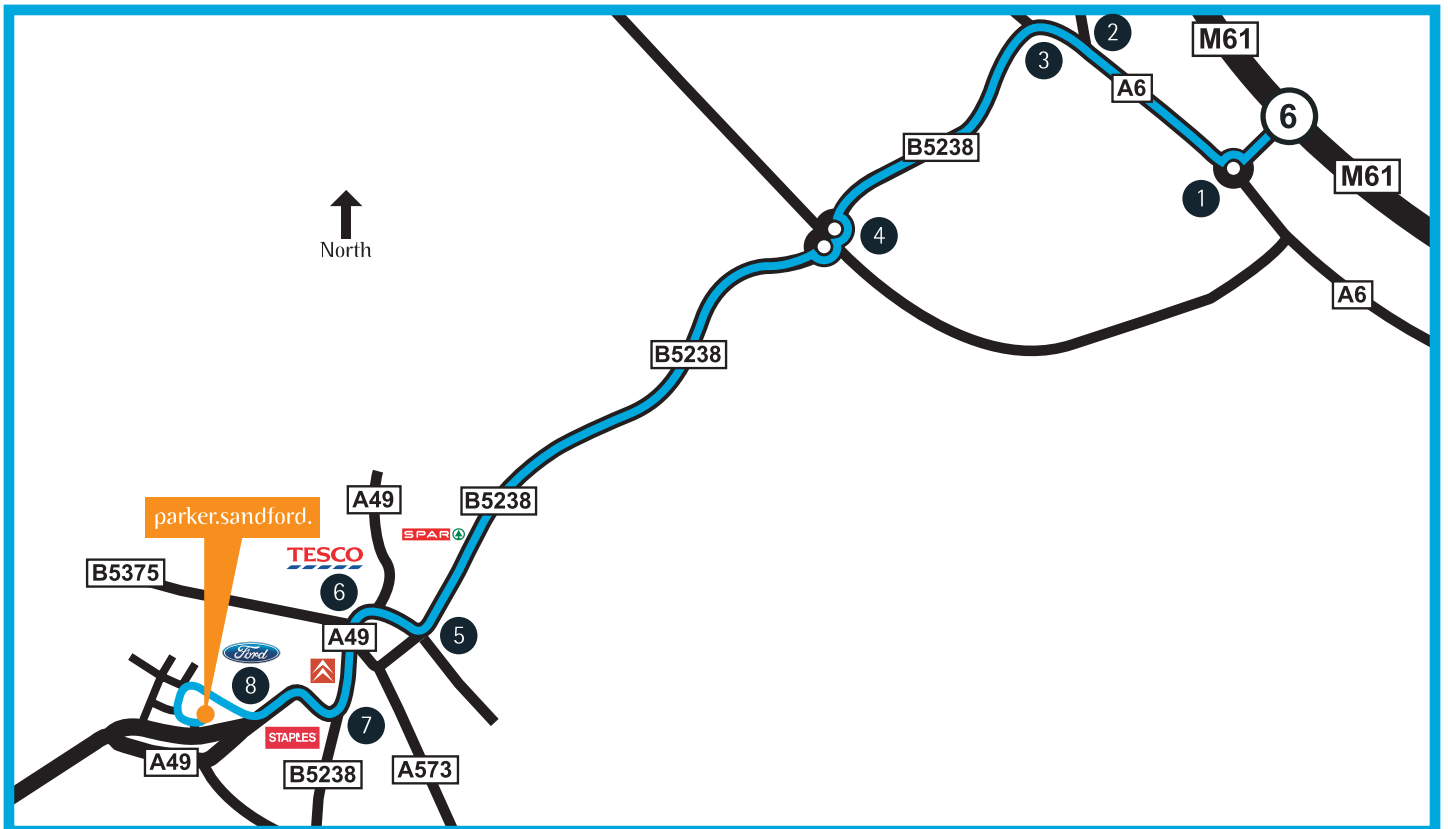

## How to find us from Junction 26 M6 North and South bound

Leave the M6 at junction 26 (signposted Skelmersdale, Liverpool and Southport), Once off the motorway follow signs for Wigan A577 ❶ at the first set of traffic signals turn right (signposted Wigan) ❷ Continue along the A577 for approximately 2.4 miles passing through Pemberton. ❸ At the Saddle Junction just past Aldi Supermarket bear left onto the A49. Once on the A49 keep ASDA on your left and take the 3rd exit under a railway bridge onto Wallgate (signposted Town Centre) ❹ Turn left immediately before the Volkswagen garage onto Miry Lane industrial estate, and then your next right keeping the Volkswagen garage on your right hand side. At the next junction turn right onto Haig Street (One Way) and Pier House car park is to your left at the end of the road just after Age Concern.

## How to find us from Junction 6 M61 North and South bound

Leave M61 at junction 6 join A6027 following signs for Wigan, ❶ at roundabout turn right onto the A6. ❷ After the speed camera turn left onto Manchester Road B5408, ❸ At The Poacher licenced premises turn left onto Scot Lane B5238 follow into Aspull ❹ at the double roundabout continue forward following signs for Wigan (B5238) follow the B5238 until you come to a set of traffic signals in front of a large block of flats. ❺ Take a right at the traffic signals onto Greenough Street continue to the first set of ❻ traffic signals turning left and then left again at the next set onto the A49 dual carriage way, continue forward passing two sets of traffic signals and the Grand Arcade on the right, keeping in the right hand lane ❼ bare right onto Caroline Street follow to the end and then turn left onto Wallgate A49, Just after the Ford Garage facing the Honda showrooms cross ❽ right onto Miry Lane take your third left onto Haig Street and Pier House car park is to your left at the end of the road just after Age Concern.